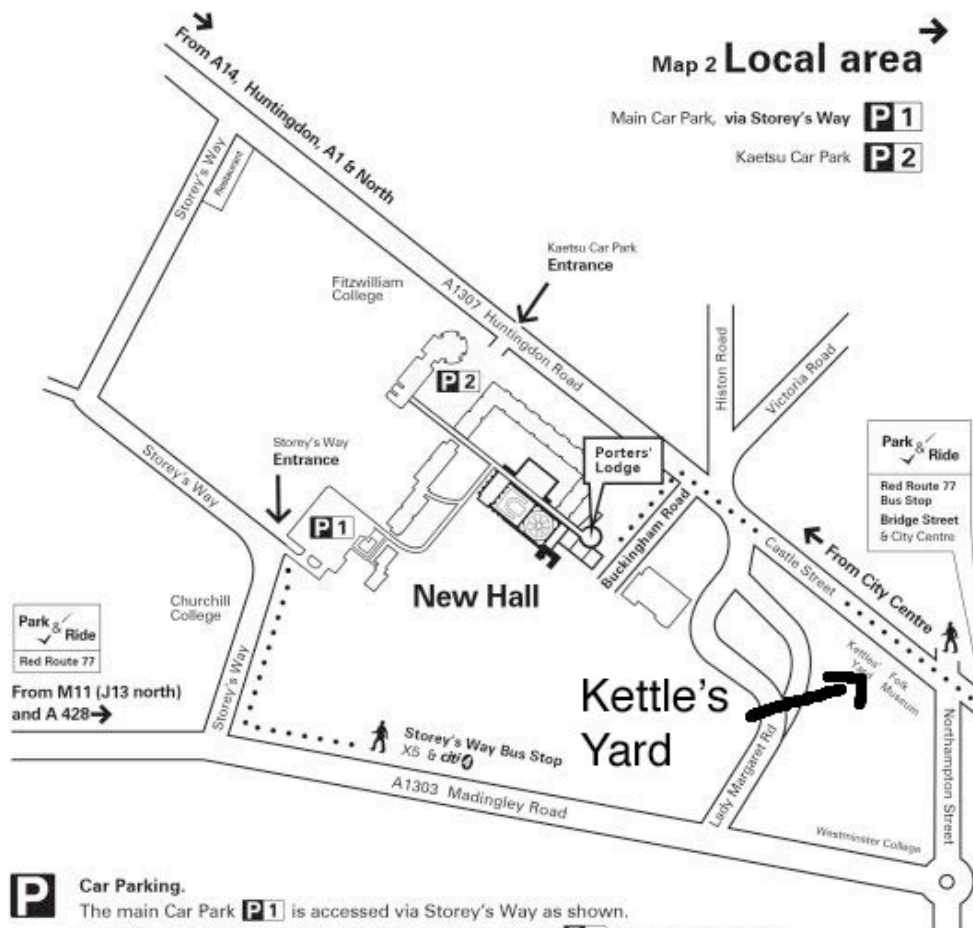

DIRECTIONS

New Hall College is a 10 minute walk up Castle Hill from Kettle's Yard. Please go to the Porters' Lodge when you arrive and they will direct you to the Long Room. If you are coming by car, call the Porter's Lodge about parking facilities: 01223 762100. If you are coming by train / bus / taxi: Number C1 bus runs from the train station to Bridge Street, a short walk over Magdalene Bridge and up Castle Hill will take you to New Hall (passing Kettle's Yard on the left). The journey from the train station to New Hall by taxi will take approximately fifteen minutes.